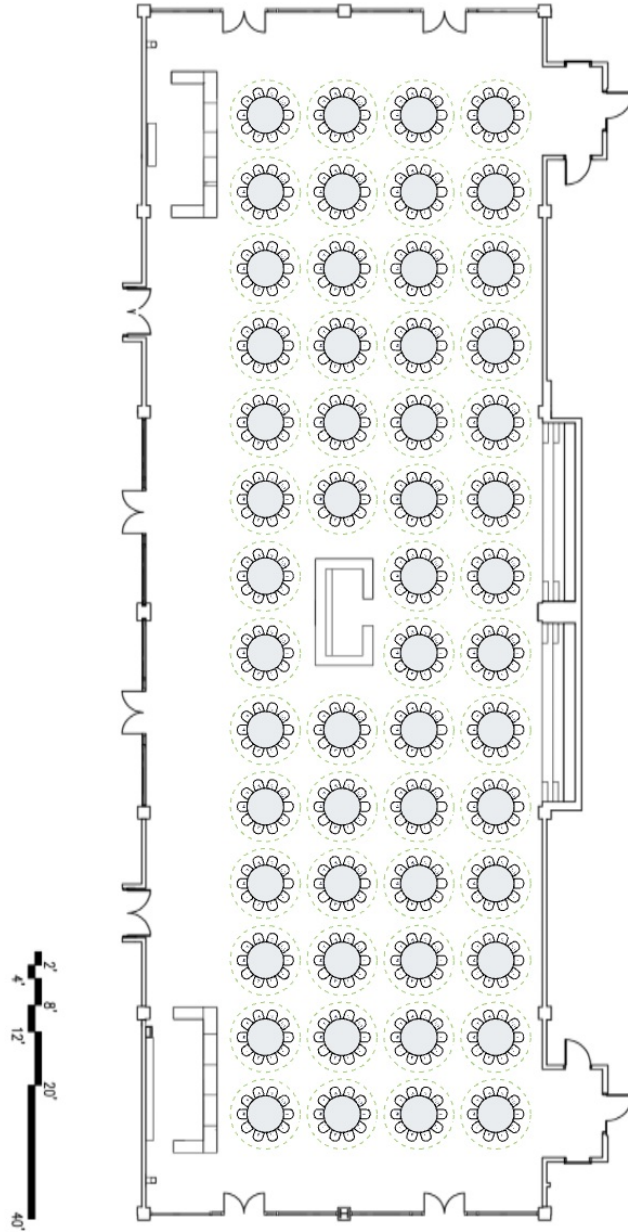

GREAT HALL  
Seated dinner, no staging  
54- 66" rounds  
540- 19.5x19.5" chairs

20 Feet