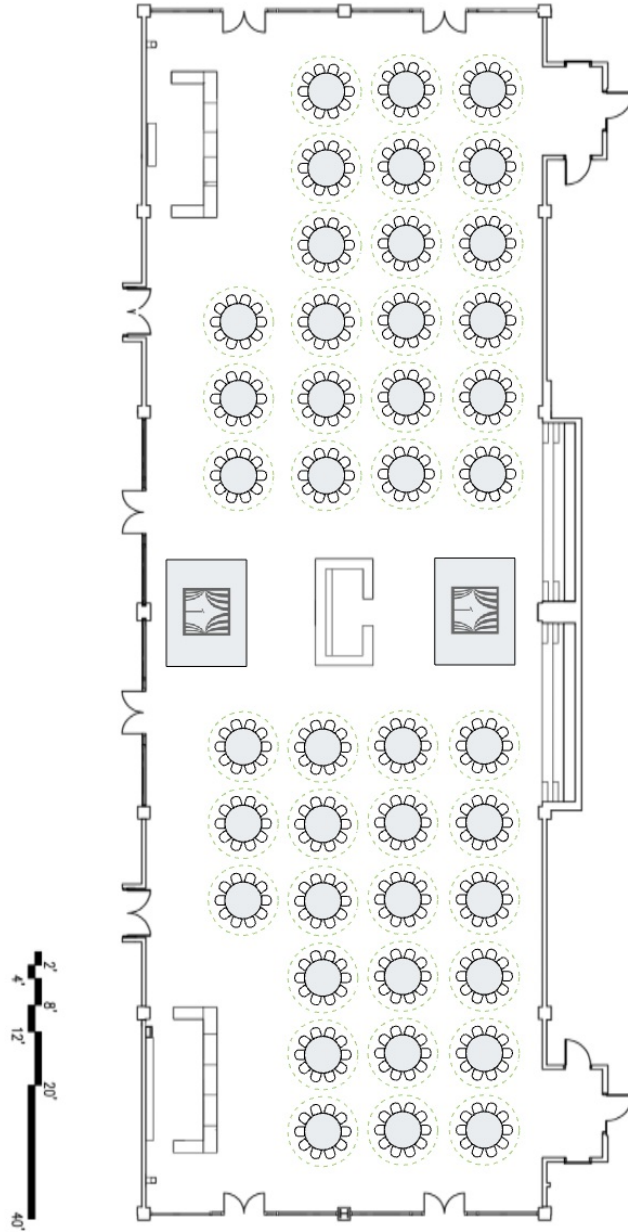

GREAT HALL  
Comfortably seated dinner  
16'x12' staging in two places  
42- 66" rounds  
420- 19.5x19.5" chairs

20 Feet